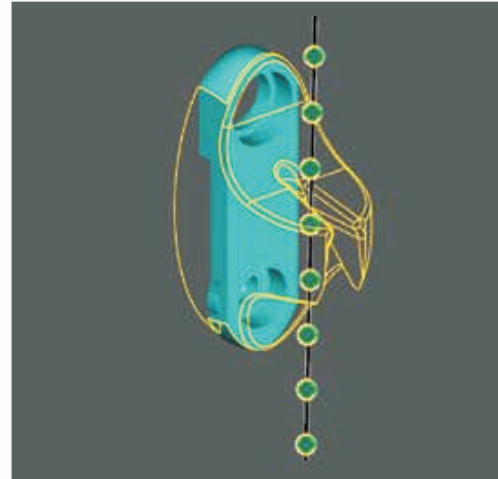

Chain stopper