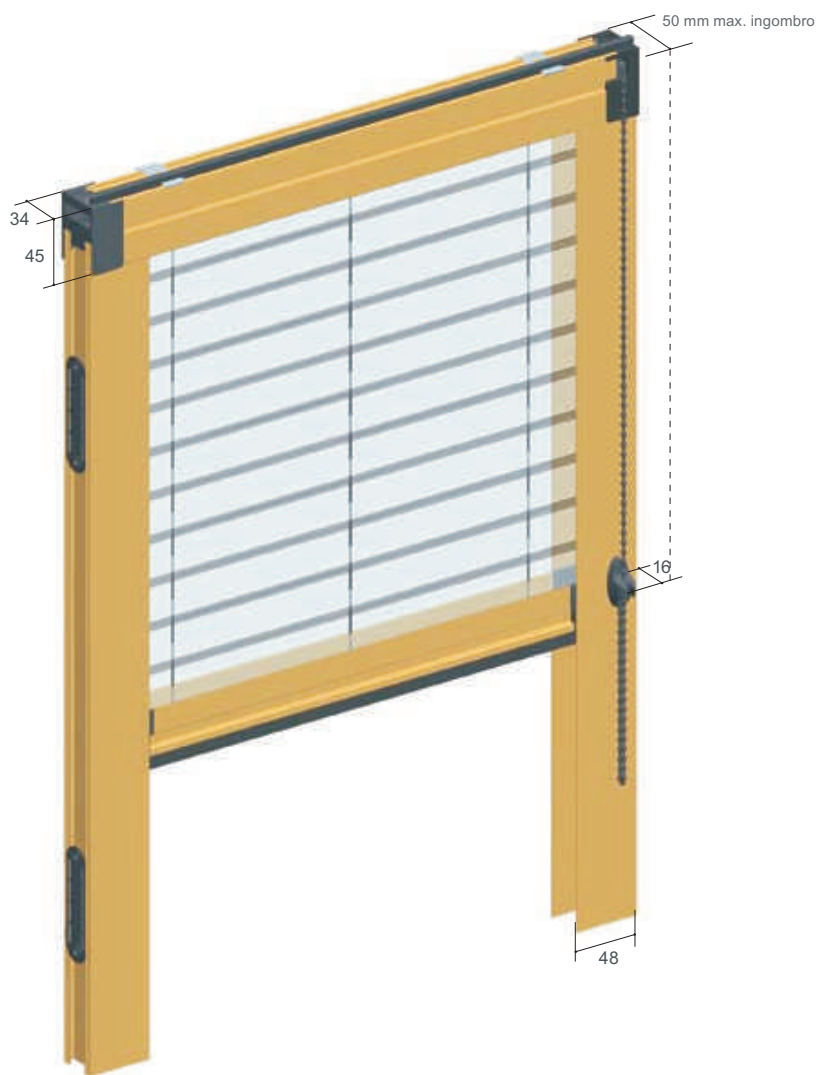

Chain stopper