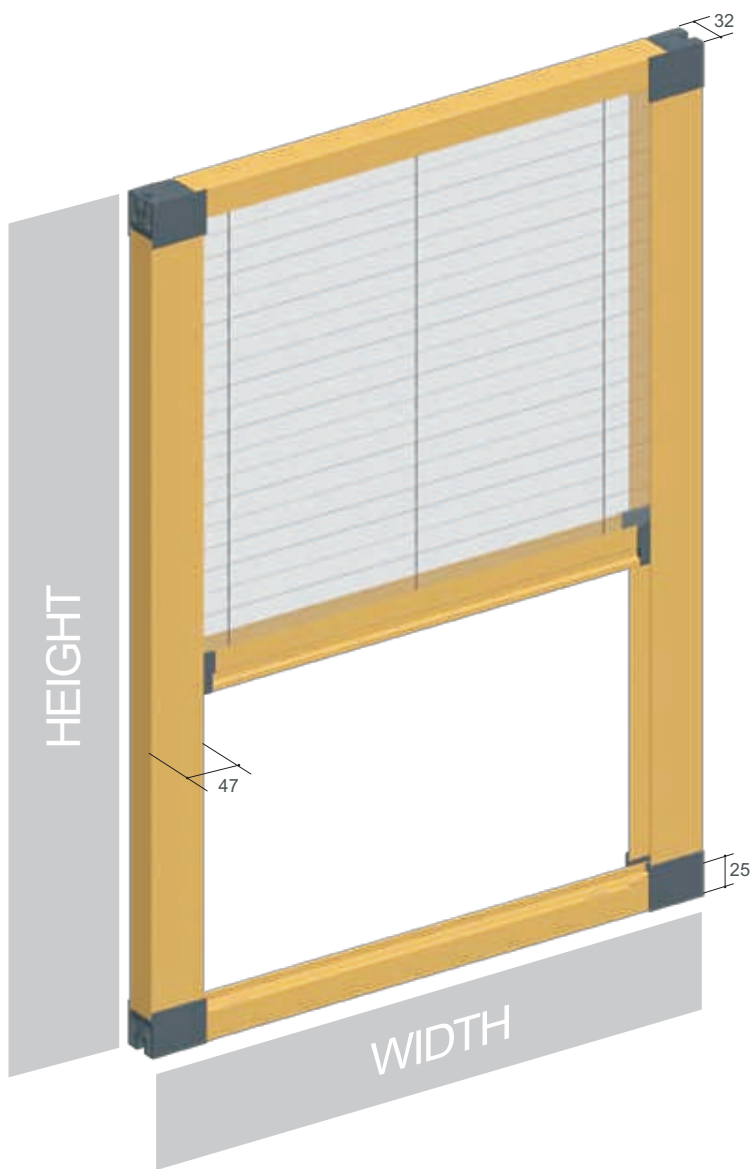

OSCURA

min. to invoice 1,50 smq

€ 126,32 sqm

Kontakt, tel +48 34 322 34 54