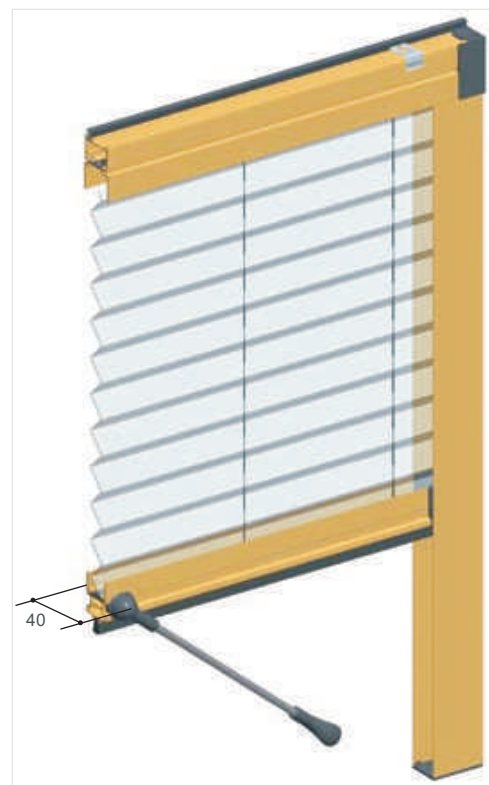

Operations stick

GIOCONDA CLUTCH		min. to invoice 1,5 sqm	€ 72,41 sqm
Optional	Operations stick H 50 cm		€ 10,28 pc
	Darkening H max 170 cm, interior use		€ 48,07 sqm
	Filtering screens H max 170 cm, interior use		€ 48,07 sqm

Kontakt, tel +48 34 322 34 54