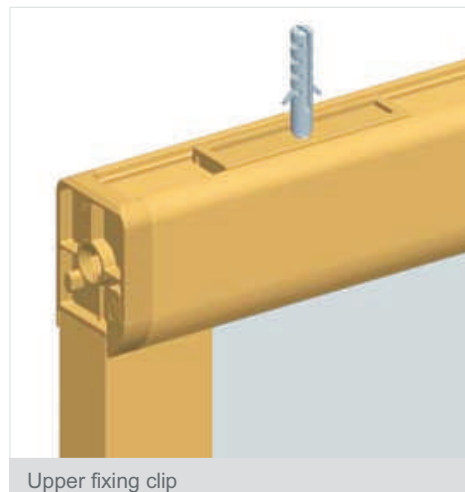

do it yourself

Fai da te
do it yourself

Kontakt, tel +48 34 322 34 54