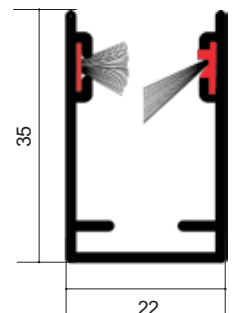

- Window + rolling shutter
- Window + shutter

It has double options for installation:

- Clips for the upper side of the case
- Lateral fixing clips

Standard model includes standard brush on the guides and adjustable hook; available on request with security brush and flat hook.

standard

adjustable hook

Standard brush

optional

flat hook

Security brush

Maximum height 150 cm

	suggested size (mm)		W	H
		min.	450	-
	max.	1600	1500	