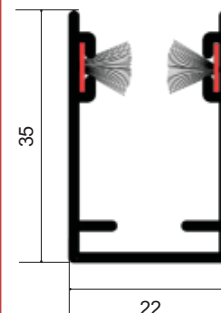

- Window + rolling shutter
- Window + shutter

It has double options for installation:

- Clips for the upper side of the case
- Lateral fixing clips

Standard model includes standard brush on the guides and adjustable hook; available on request with security brush and flat hook.

standard

adjustable hook

Standard brush

optional

flat hook

Security brush

Maximum height 150 cm

	suggested size (mm)		W	H
		min.	450	-
	max.	1600	1500	