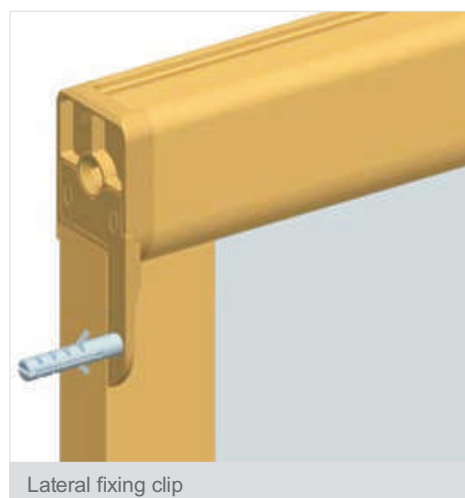

do it yourself

Fai da te
do it yourself

Kontakt, tel +48 34 322 34 54