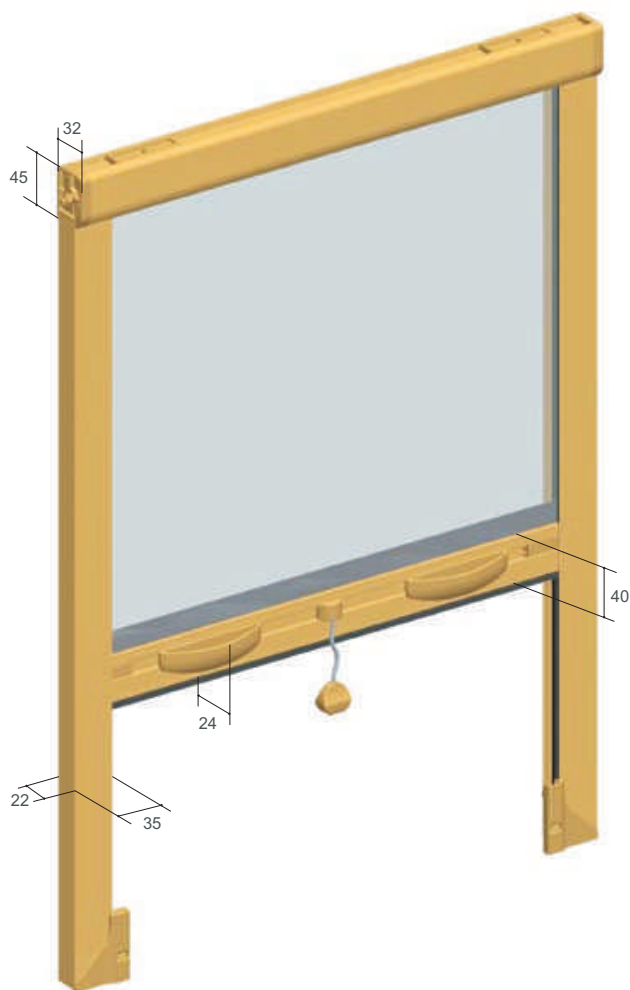

do it yourself

Fai da te
do it yourself

Kontakt, tel +48 34 322 34 54