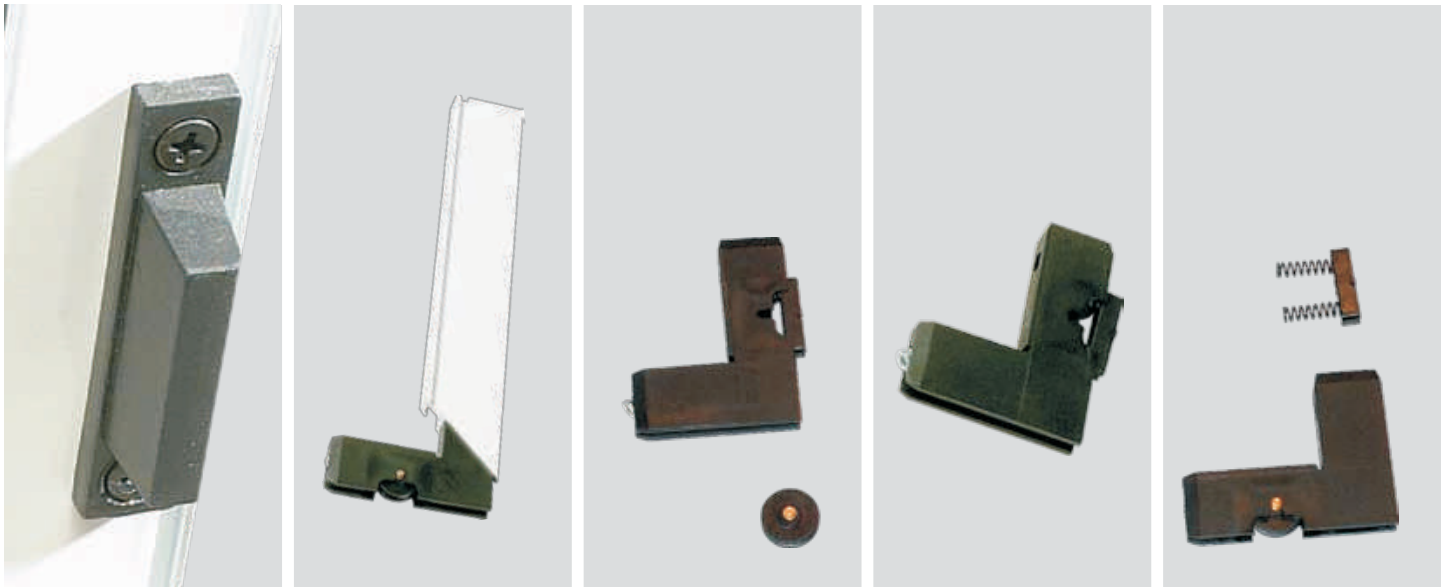

Horizontal section sliding panels