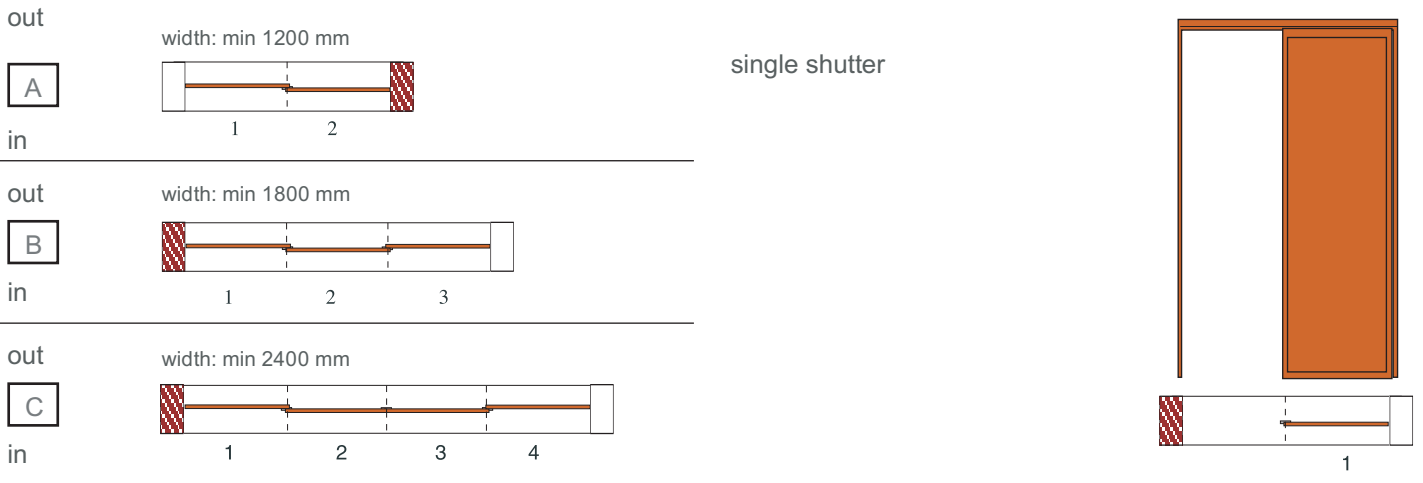

EXSAMPLES

standard

- dark aluminium screening
- cm 90 high cross profile

on request

- Stainless steel screening
- Customized cross height
- Single shutter

Optional

- Petscreen or aluminium screening