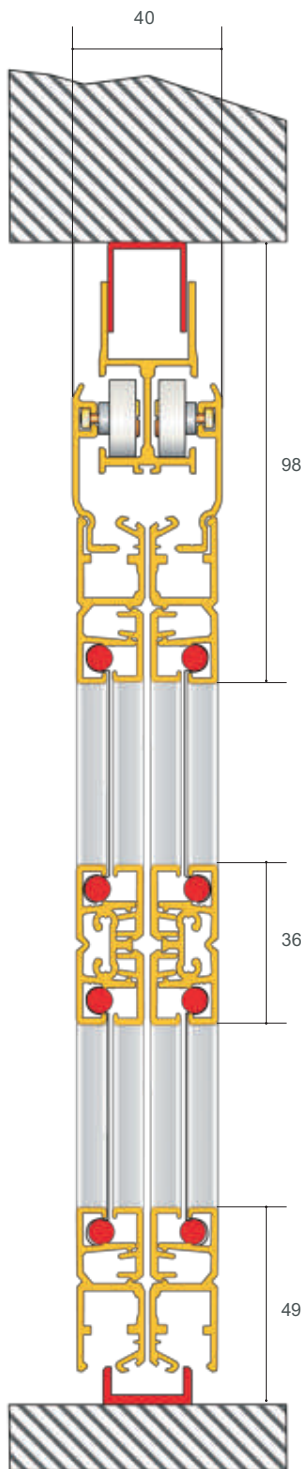

## Fixed panel line

Sliding fly screen, PEGASO is suitable for wide french-doors.

It is supplied in:

- ✓ Do-it-Yourself Kit
- ✓ Bars and assembling accessories;
- ✓ Custom-made

PEGASO is characterized by the removable shutters and the absence of lower guide which makes it easy the cleaning and the transit.

It can be realised with two, three or four sliding shutters.

Sliding flyscreen

Dimensions must be communicated Width X Height in mm clearly stating if it is finished measure of the flyscreen or if it is the opening measure

- ✓ Finished measure: flyscreen supplied with the given sizes.
- ✓ Window opening: the flyscreen will be supplied 2mm less than the given size

 suggested size (mm)	W	H
min.	1200	-
max.	2800	2800

Vertical section

Sliding flyscreen

Horizontal section

Kontakt, tel +48 34 322 34 54

Fixed panel line

profiles and accessories

Rail

550 gr/lm

Bearing house