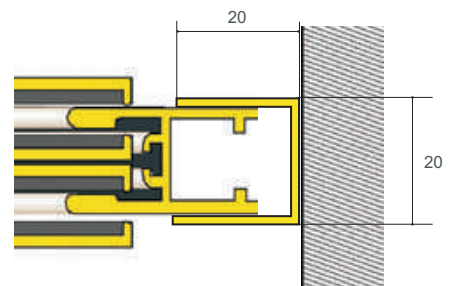

## Fixed panel line

Vertical sliding

TRIS is a fixed-panel fly screen suitable for windows and feasible in the following versions: fixed, magnetic, horizontal sliding and vertical sliding. It's perfect for tiny spaces thanks to its 25 mm overall size

Sliding

Dimensions must be communicated Width X Height in mm clearly stating if it is finished measure of the flyscreen or if it is the opening measure

- ✓ Finished measure: flyscreen supplied with the given sizes.
- ✓ Window opening: the flyscreen will be supplied 2mm less than the given size

suggested size (mm)		W	H
Tris Sliding	min.	800	-
	max.	2500	1600
	con traverso	2500	2600

suggested size (mm)		W	H
Tris Up and Down	min.	400	600
	max.	1400	1600

Horizontal section sliding panels

Horizontal section with compensating profile