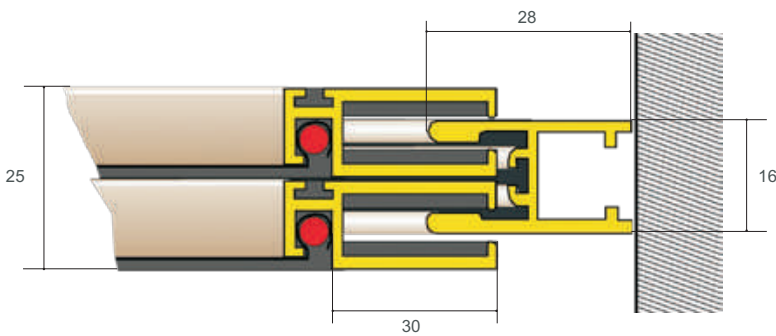

Horizontal section sliding panels