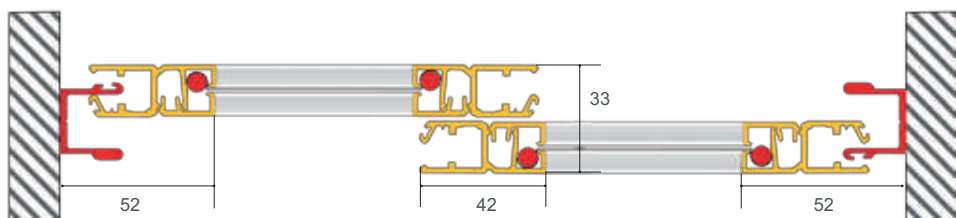

Horizontal section

Kontakt, tel +48 34 322 34 54